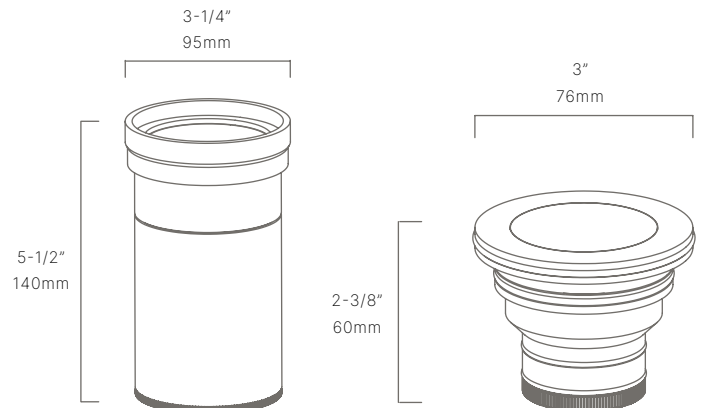

P. 760.931.2910

O. 2742 Loker Ave. W Carlsbad CA 92010

W. www.auroralight.com

MADE IN USA
WITH DOMESTIC & IMPORTED MATERIALS